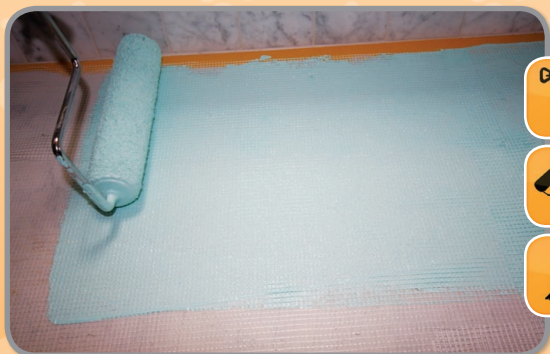

**Skudo Floor** is a hard-wearing peelable coating that temporarily adheres directly to the surface, forming a continuous outer skin protecting it from damage and stains. It peels off upon job completion leaving the surface clean and saving you time and money spent on costly repairs that could have been avoided.

### Quick and Easy Application

Skudo is simply applied by brush, roller or airless spray gun.

Skudo simply peels off for disposal, leaving the floor clean after work is complete.

## Paint-on, Peel-off Protection for Your Flooring

Hardwood Flooring

Tile or Marble Flooring

Covered and Protected with Skudo

- Skudo is Fast & Easy to Apply
- Apply to Interior & Exterior

- Skudo is Water-based
- Provides Spill and Impact Resistance