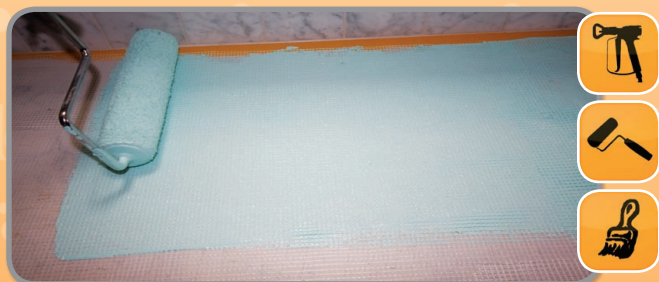

Concrete

Protect & Cure Your Concrete in One Application

Retains Up to 91% of Moisture

- Increases Compressive Strength of Concrete by 30%
- Skudo Acts as a Thermal Blanket

Quick and Easy Application

Skudo is simply applied by brush, roller or airless spray gun.

Skudo Floor is an amazing new product that was designed to overcome the issues surrounding damage to finished surfaces during the construction phase.

Skudo Floor is a hard-wearing peelable coating that temporarily adheres directly to the surface, forming a continuous outer skin protecting it from damage and stains. It peels off upon job completion leaving the surface clean and saving you time and money spent on costly repairs that could have been avoided.

If you have ever had to deal with damages to a finished floor or surface caused by various tradesmen, you will see the value in this product.

Protect Your Finished Surface from Costly Site Damage

Paint-on, Peel-off Protection for Your Polished Concrete

Polished Concrete

Covered with Skudo

Surface Protected

- Skudo is Fast & Easy to Apply
- Apply to Interior & Exterior

- Skudo Cures Concrete
- Provides Spill and Impact Resistance

- Skudo is UV & Water Resistant
- Skudo Peels-off Residue-free